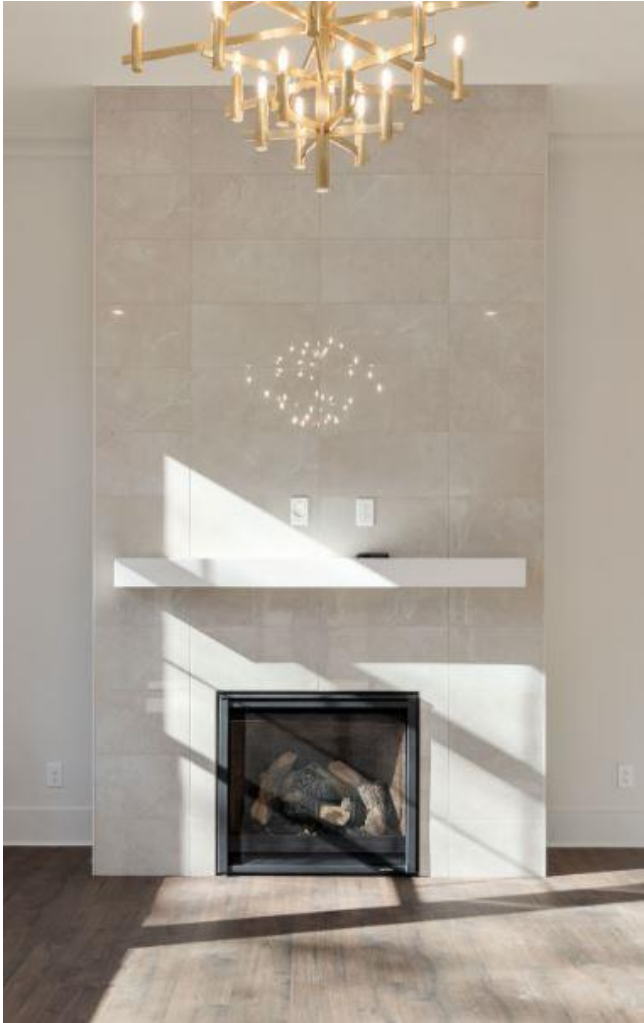

DINING ROOM

VERTICAL BATTEN STRIPS

PAINT – TRIM COLOR
9166 Drift of Mist

HARDWOOD

FIREPLACE

Full Tile Wall:

Mantle as Shown in Photo:
Drift of Mist

Firebox Refractory:
Steely Gray Herringbone