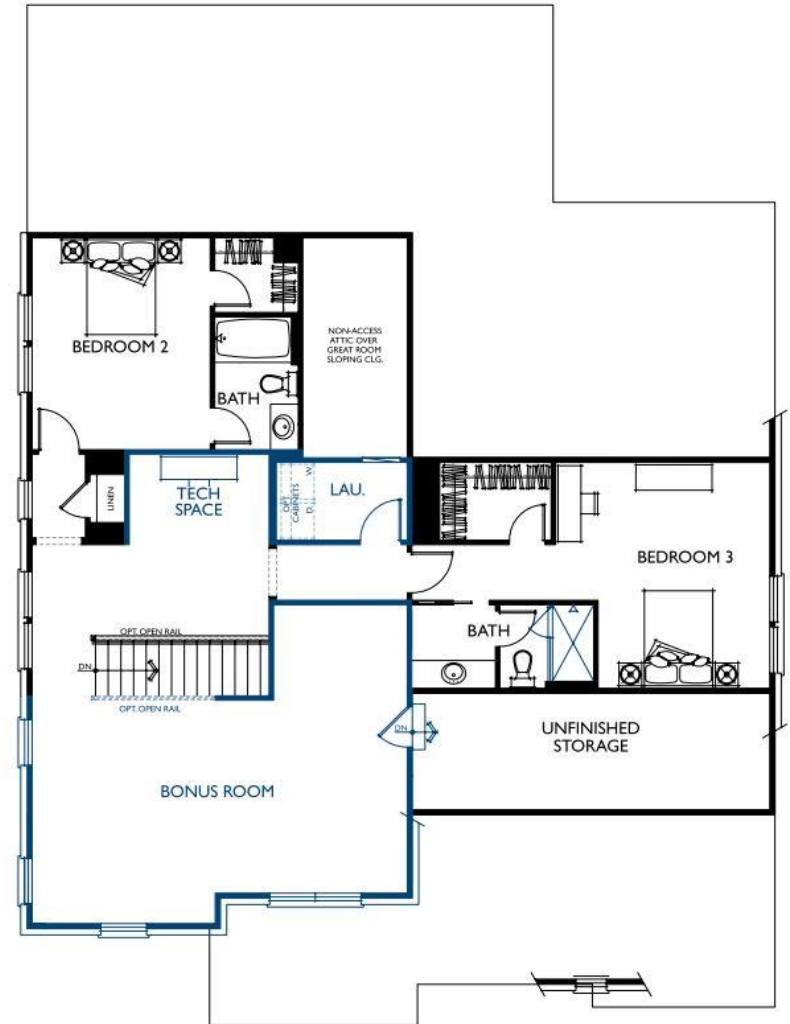

CUSTOM FLOOR PLAN

Elevation (exterior rendering of home) and floorplan are provided for illustrative use only and may vary from actual home built. Details, including, but limited to, windows, roofing, colors, closets or other items may vary. Discuss with Sales Manager to get specifics on the home to be purchased.

KITCHEN PERIMETER

LAYOUT

- Cabinets to Ceiling
- Glass Cabinets
- Hutches with Glass
- Spice Pull Outs (Pictured Below)

WOOD HOOD: Balboa Mist

BACKSPLASH
Pietra Divina - Namaste

COUNTERTOPS

*Photo not representative of actual kitchen