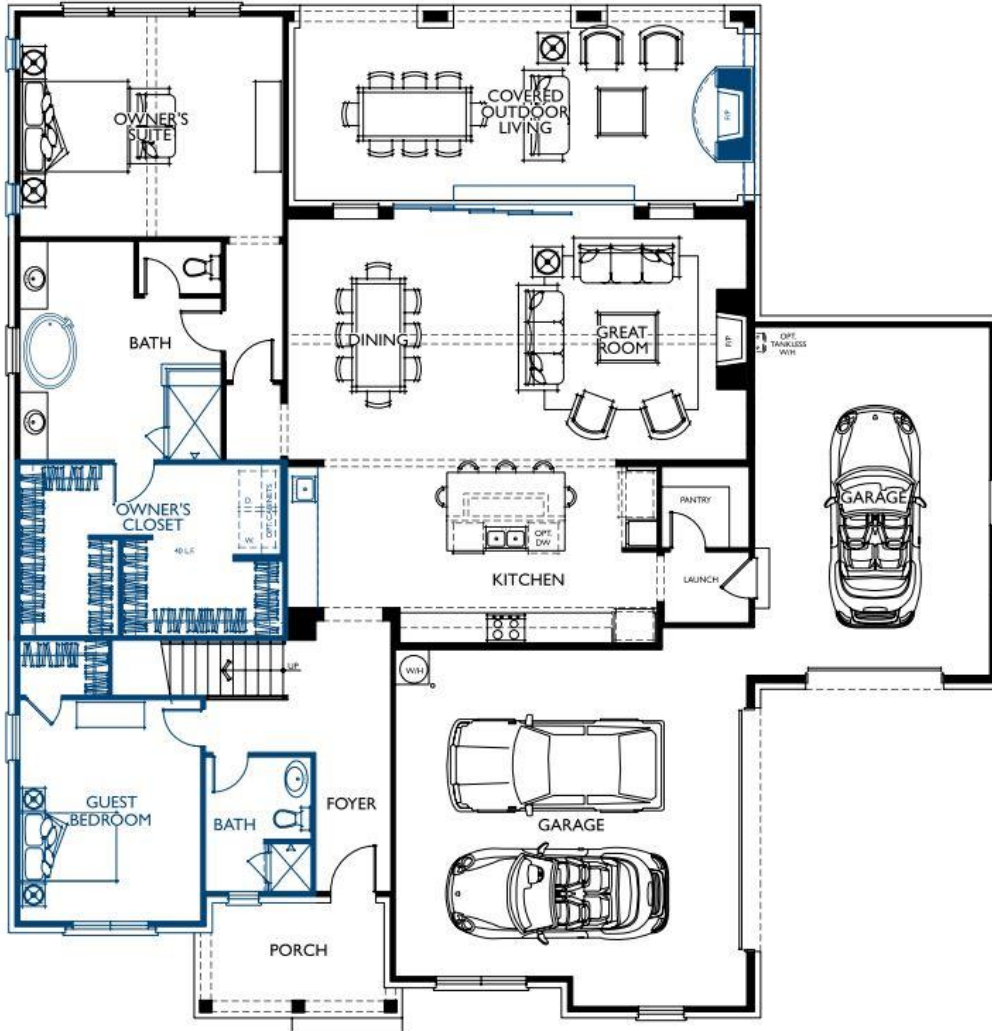

CUSTOM FLOOR PLAN

Elevation (exterior rendering of home) and floorplan are provided for illustrative use only and may vary from actual home built. Details, including, but limited to, windows, roofing, colors, closets or other items may vary. Discuss with Sales Manager to get specifics on the home to be purchased.

KITCHEN PERIMETER

LAYOUT

- Cabinets to Ceiling
- Glass Cabinets
- Hutches with Glass
- Spice Pull Outs (Pictured Below)

WOOD HOOD: Balboa Mist

BACKSPLASH
Pietra Divina - Namaste

COUNTERTOPS

*Photo not representative of actual kitchen