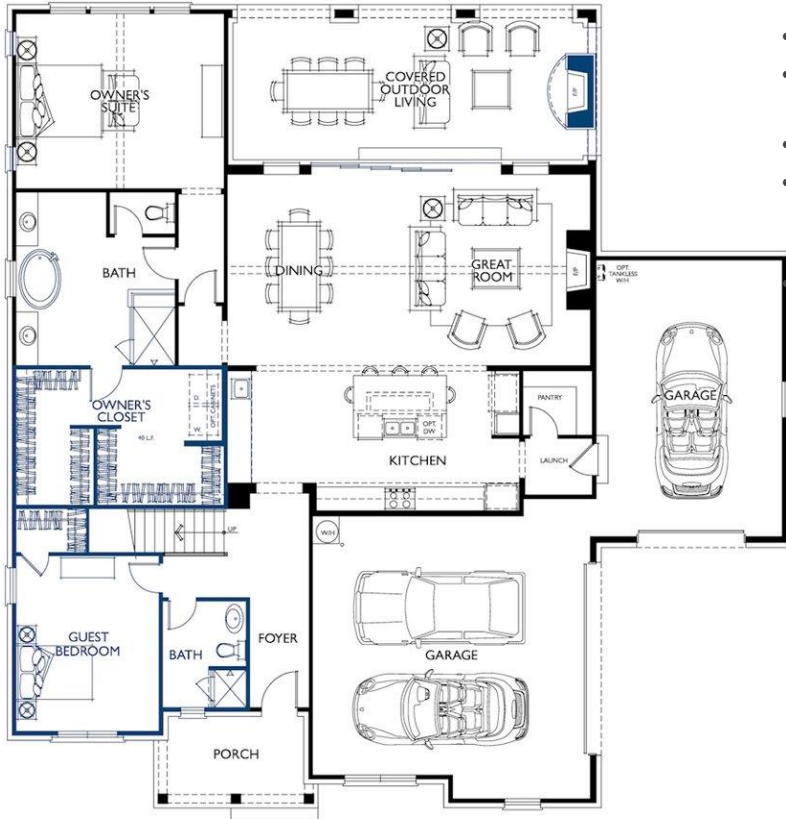

www.classicahomes.com

THE MARIN

335 Bubbling Well Rd Matthews, NC 28105 • Select Lots • Homesite 11
Ready Oct 2024 • \$1,599,900 • www.classicahomes.com/SG11

Main Level

- Light filled, open floor plan, with a vaulted ceiling in the Great Room and Dining
 - 8' island with seating for 6
 - Great Room/Dining flows to the expanded covered Outdoor Living Room
 - Private Guest Suite with full bath/shower
 - Grand first floor Owner's Suite with vaulted ceiling, spa-inspired bath, and laundry area in the owner's closet.
- Walk-in Pantry

Second Level

- Large Bonus Room
- Upstairs Tech Space
- 2 additional Bedrooms upstairs with walk-in closets and en suite baths
- Laundry