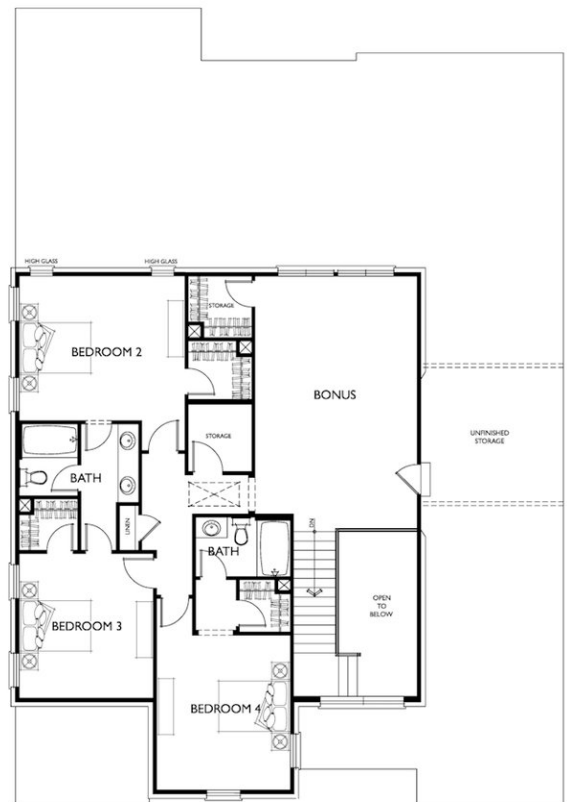

www.classicahomes.com

THE MONTEREY

127 Palos Verde Drive Mooresville, NC 28117 • Select Lots • Homesite 7
\$1,357,190 • www.classicahomes.com

Main Level

- National award-winning floor plan
- Light-filled, open floor plan, with a large Kitchen showcasing cabinets to the ceiling
- 8' island with seating for 6
- Dining Room and Great Room flow to the large covered Outdoor Living Room
- Private Study
- Gracious first floor Owner's Suite with spa inspired bath featuring a freestanding tub
- Home Management area off the Kitchen
- Vaulted ceilings in Great Room and Owner's Suite

Second Level

- Large Bonus Room
- 3 additional Bedrooms upstairs with walk-in closets
- Large unfinished Storage Area

Photos, videos & home designs.

Hundreds of Inspiring Ideas!

www.classicahomes.com