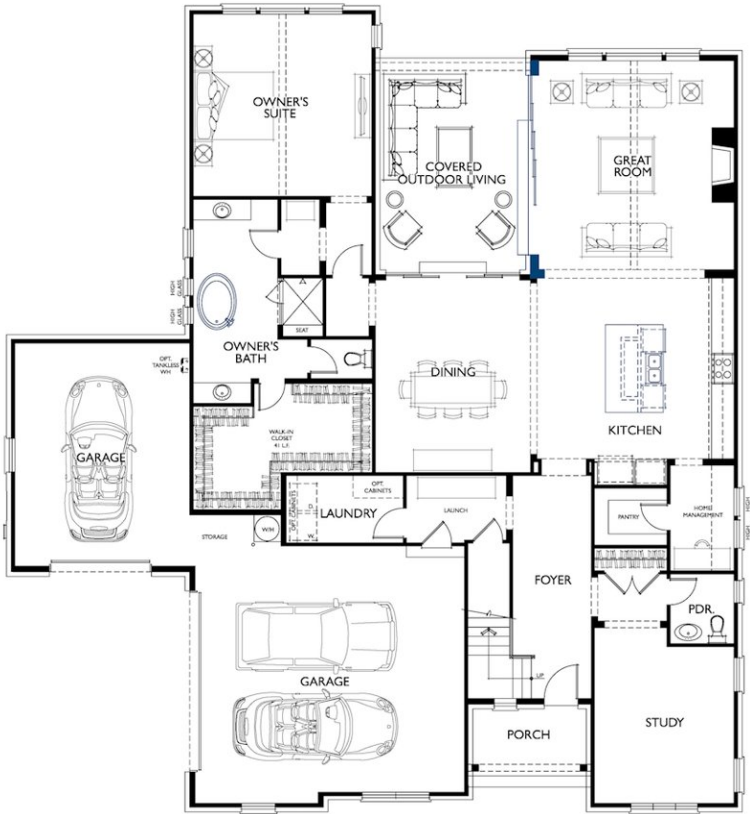

www.classicahomes.com

THE MONTEREY

127 Palos Verde Drive Mooresville, NC 28117 • Select Lots • Homesite 7
\$1,357,190 • www.classicahomes.com

Main Level

- National award-winning floor plan
- Light-filled, open floor plan, with a large Kitchen showcasing cabinets to the ceiling
- 8' island with seating for 6
- Dining Room and Great Room flow to the large covered Outdoor Living Room
- Private Study
- Gracious first floor Owner's Suite with spa inspired bath featuring a freestanding tub
- Home Management area off the Kitchen
- Vaulted ceilings in Great Room and Owner's Suite

Second Level

- Large Bonus Room
- 3 additional Bedrooms upstairs with walk-in closets
- Large unfinished Storage Area

Photos, videos & home designs.

Hundreds of Inspiring Ideas!

www.classicahomes.com