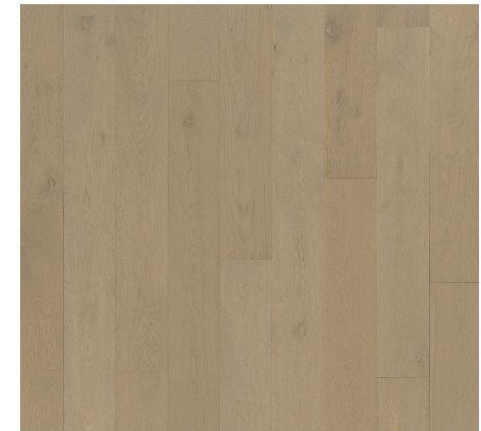

GREAT ROOM

Black Slate Surround as Shown Above

FLOATING MANTLE

Steely Gray Herringbone Refractory
(Inner Fireplace Inset)

HARDWOOD

OWNER'S SUITE

SHIPLAP

HARDWOOD