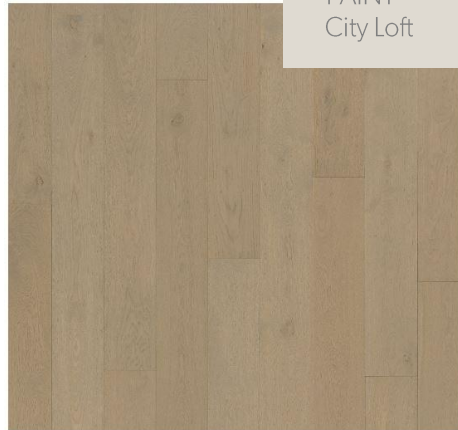

Flame Oak Vertical

COUNTERTOPS

WALL TILE
Quartetto - 8x8 - Stacked

FLOOR TILE
Solstice - 15x30 - Stacked

Tub/Shower
With Black Shower Rod

POWDER ROOM

PAINT –
City Loft

HARDWOOD