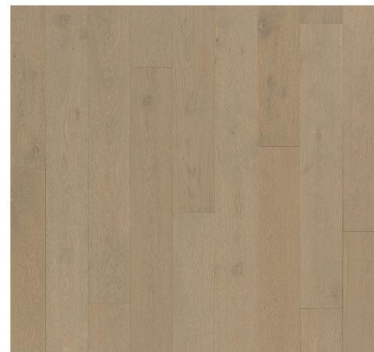

KITCHEN PERIMETER

Painted: Balboa Mist

WOOD HOOD
Matches Cabinet Color

BACKSPLASH
Pietra Divina – Calacatta Dolomiti

HARDWOOD

COUNTERTOPS

- Cabinets to Ceiling with Glass
- Hutches with Glass
- Spice Pull Outs (Pictured Above)