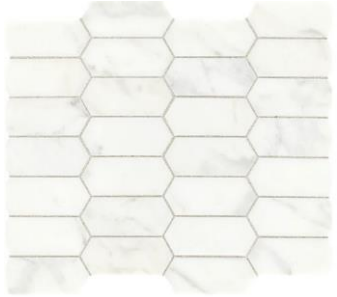

BEDROOM 2 BATH

Painted: Wings

COUNTERTOPS

FLOOR TILE
Perpetuo – Timeless White - Polished - Offset

WALL TILE
Artistic Reflections 2x20 – Offset
Vertical

SHOWER FLOOR TILE
First Snow Elegance – Marble

Frameless Shower Door