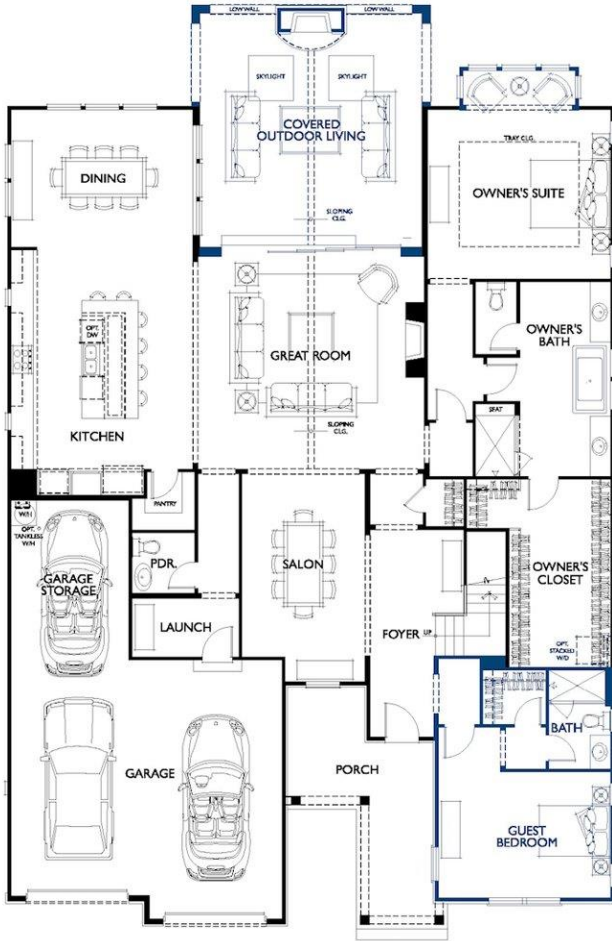

THE NAPA

5716 Heirloom Crossing Court Charlotte, NC 28270 • Model Leaseback • Homesite 4
Ready Now • \$1,799,900 • www.classicahomes.com/EM4

Main Level

- Model leaseback opportunity. 1-year leaseback with two optional 6-month extensions.
- Light-filled two-story foyer
- 3-car tandem garage
- Grand open-concept floor plan with an entertainer's dream Kitchen
- Great Room flows to the oversized covered Outdoor Living Room
- Private Guest Suite with full bath/shower and separate Powder Room
- Gracious first floor Owner's Suite with spa-inspired bath and freestanding tub

Second Level

- Oversized Bonus Room
- 4 additional Bedrooms with walk-in closets /3 baths upstairs
- Second floor Tech Space can be used for office, hobby or craft space

Photos, videos & home designs.

Hundreds of Inspiring Ideas!