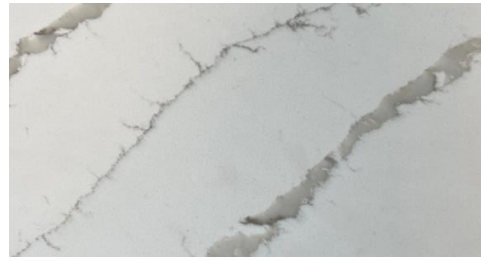

Black Slate Surround as Shown

Steely Gray Herringbone Refractory

HARDWOOD

OWNER'S SUITE

VERTICAL BATTEN STRIPS – All Walls

HARDWOOD

PAINT – TRIM COLOR
7008 Alabaster

OWNER'S BATHROOM