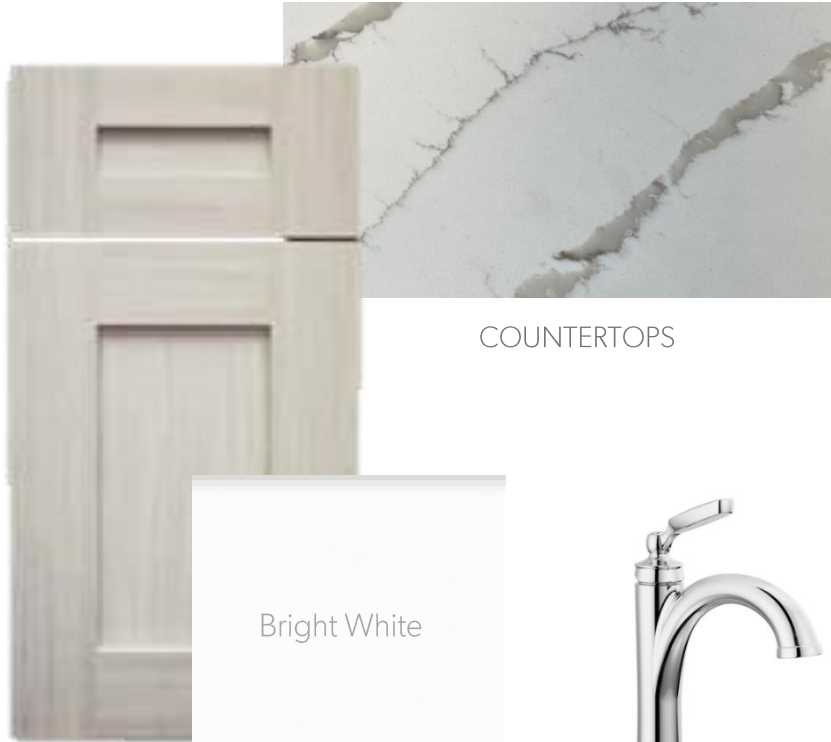

CARPET

BEDROOM 4 BATH

COUNTERTOPS

Bright White

FLOOR & WALL TILE
Mythique Marble – Majestic
Matte : Stacked Horizontal

Tub/Shower

POWDER ROOM

HARDWOOD