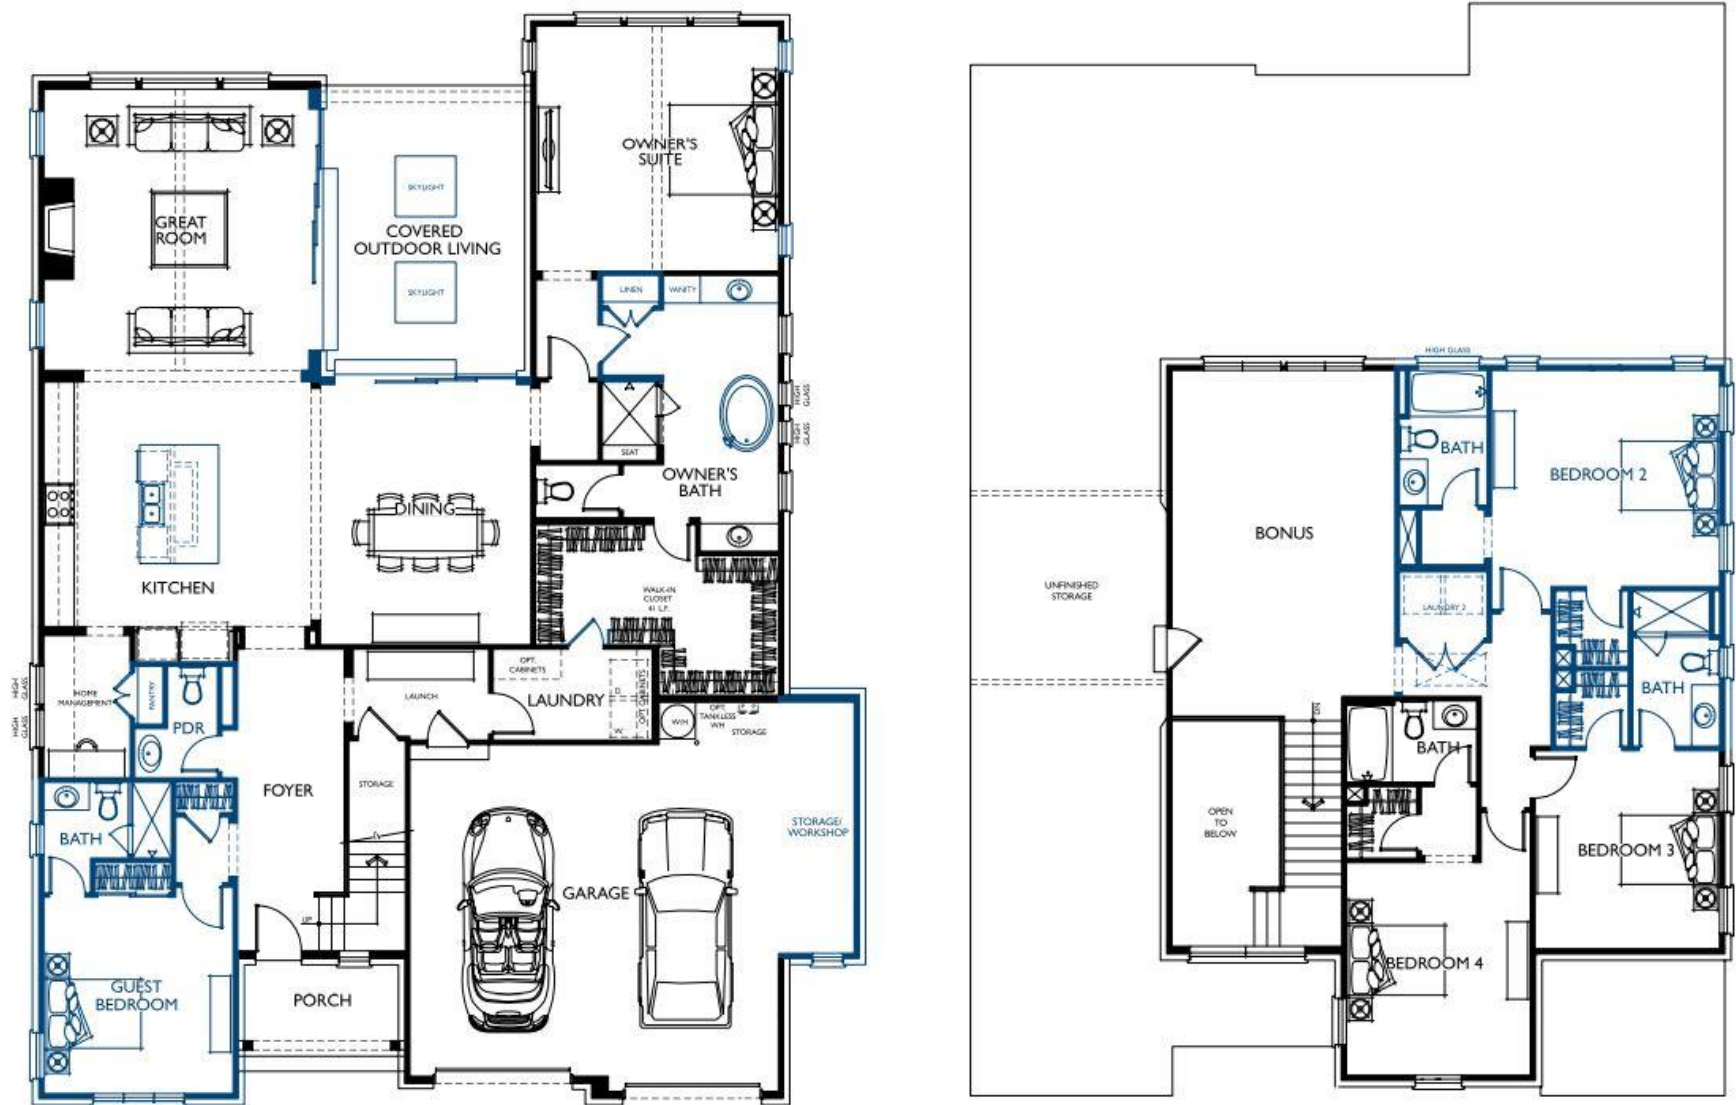

CUSTOM FLOOR PLAN

Elevation (exterior rendering of home) and floorplan are provided for illustrative use only and may vary from actual home built. Details, including, but limited to, windows, roofing, colors, closets or other items may vary. Discuss with Sales Manager to get specifics on the home to be purchased.

KITCHEN PERIMETER

*Photo not representative of actual kitchen

LAYOUT

- Cabinets to Ceiling
- Glass Cabinets
- Dual Hutches with Glass
- Spice Pull Outs (Pictured Below)

Moon Bay

WOOD HOOD: Matches Island

BACKSPLASH
Pietra Divina – Calacatta Dolomiti