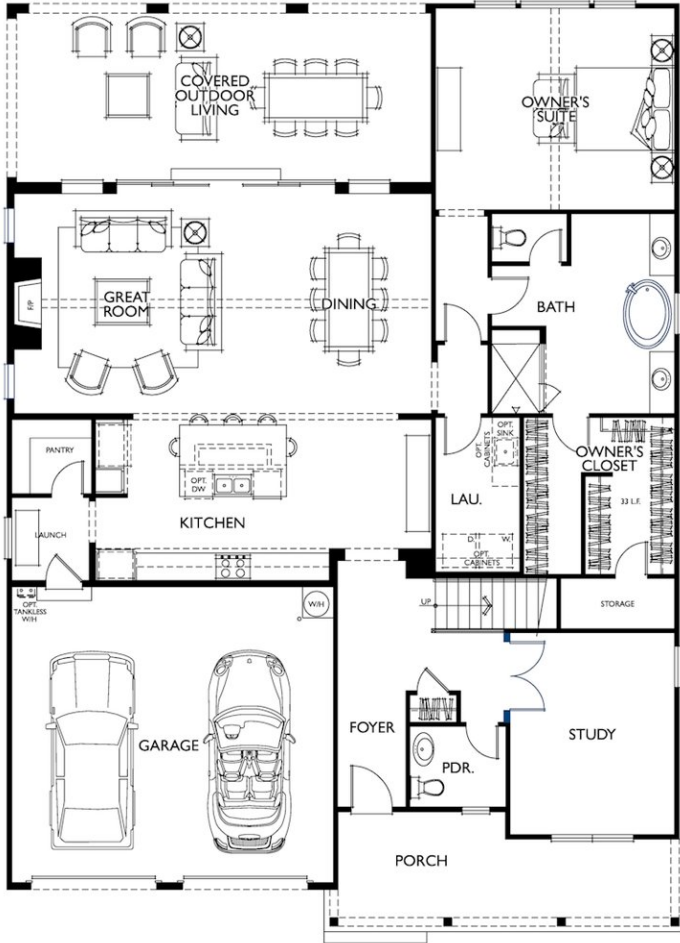

Baths
3½

Garage
2-Car Front Load

More Information

Jessica Lundgren ♦ 704-285-0330 ♦ jlundgren@classicahomes.com

Photos, Videos & More: www.classicahomes.com/EM8

PLEASE NOTE: All information is subject to change without notice. Please verify correct information at the time of purchase.

THE MARIN

5711 Heirloom Crossing Court Charlotte, NC 28270 • Enclave at McKee • Homesite 8
\$1,379,740 • www.classicahomes.com/EM8

Main Level

- Proposed Marin-Expanded floorplan on Homesite #8. 9 different floorplans to choose from, each with tons of options to customize.
- The Marin Expanded lives large and features flexibility. Gorgeous vaulted Great Room / Dining area, open to the kitchen, with an amazing 30' wide covered outdoor living room, bringing the outdoors in.
- Private Owner's Suite, tucked away with an expansive bath and closet.
- Study on the main level can be converted to a Guest Suite.

Second Level

- Bonus/Loft on the upper level.
- Conditioned and Unfinished Storage
- Three secondary bedrooms and two more baths.