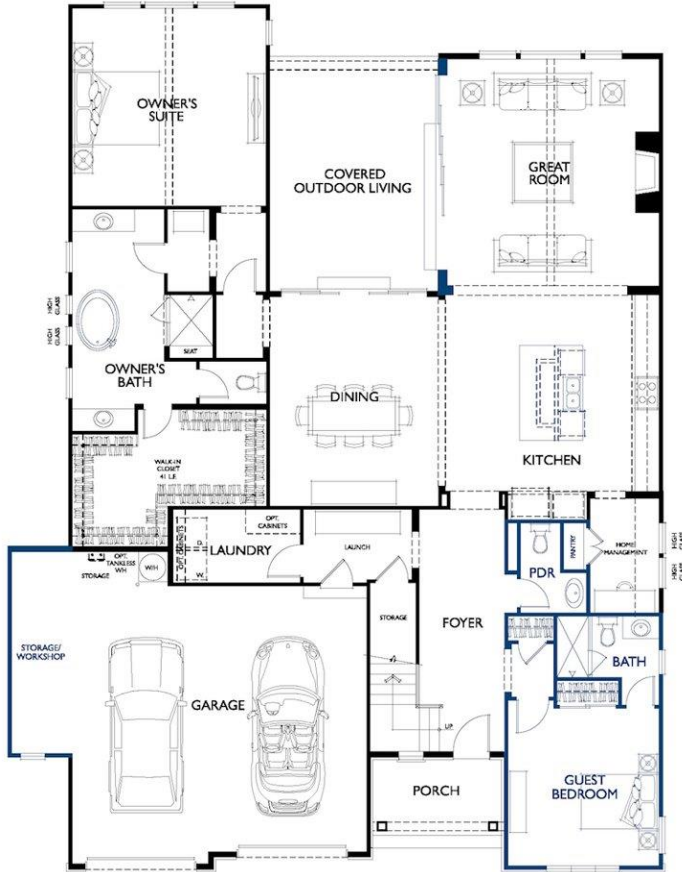

- Proposed Monterey floorplan on Homesite #10. Ten different floorplans to choose from, each with tons of options to customize.
- National award-winning floorplan
- Light filled, open floor plan, with a large Kitchen and 8' island with seating for six
- Dining Room and Great Room flow to the large covered Outdoor Living Room
- Private Guest Suite with full bath/shower and separate Powder Room
- Gracious first floor Owner's Suite with spa-inspired bath featuring a freestanding tub

Second Level

- Large Bonus Room
- Three additional bedrooms upstairs with walk-in closets
- Large unfinished Storage Room